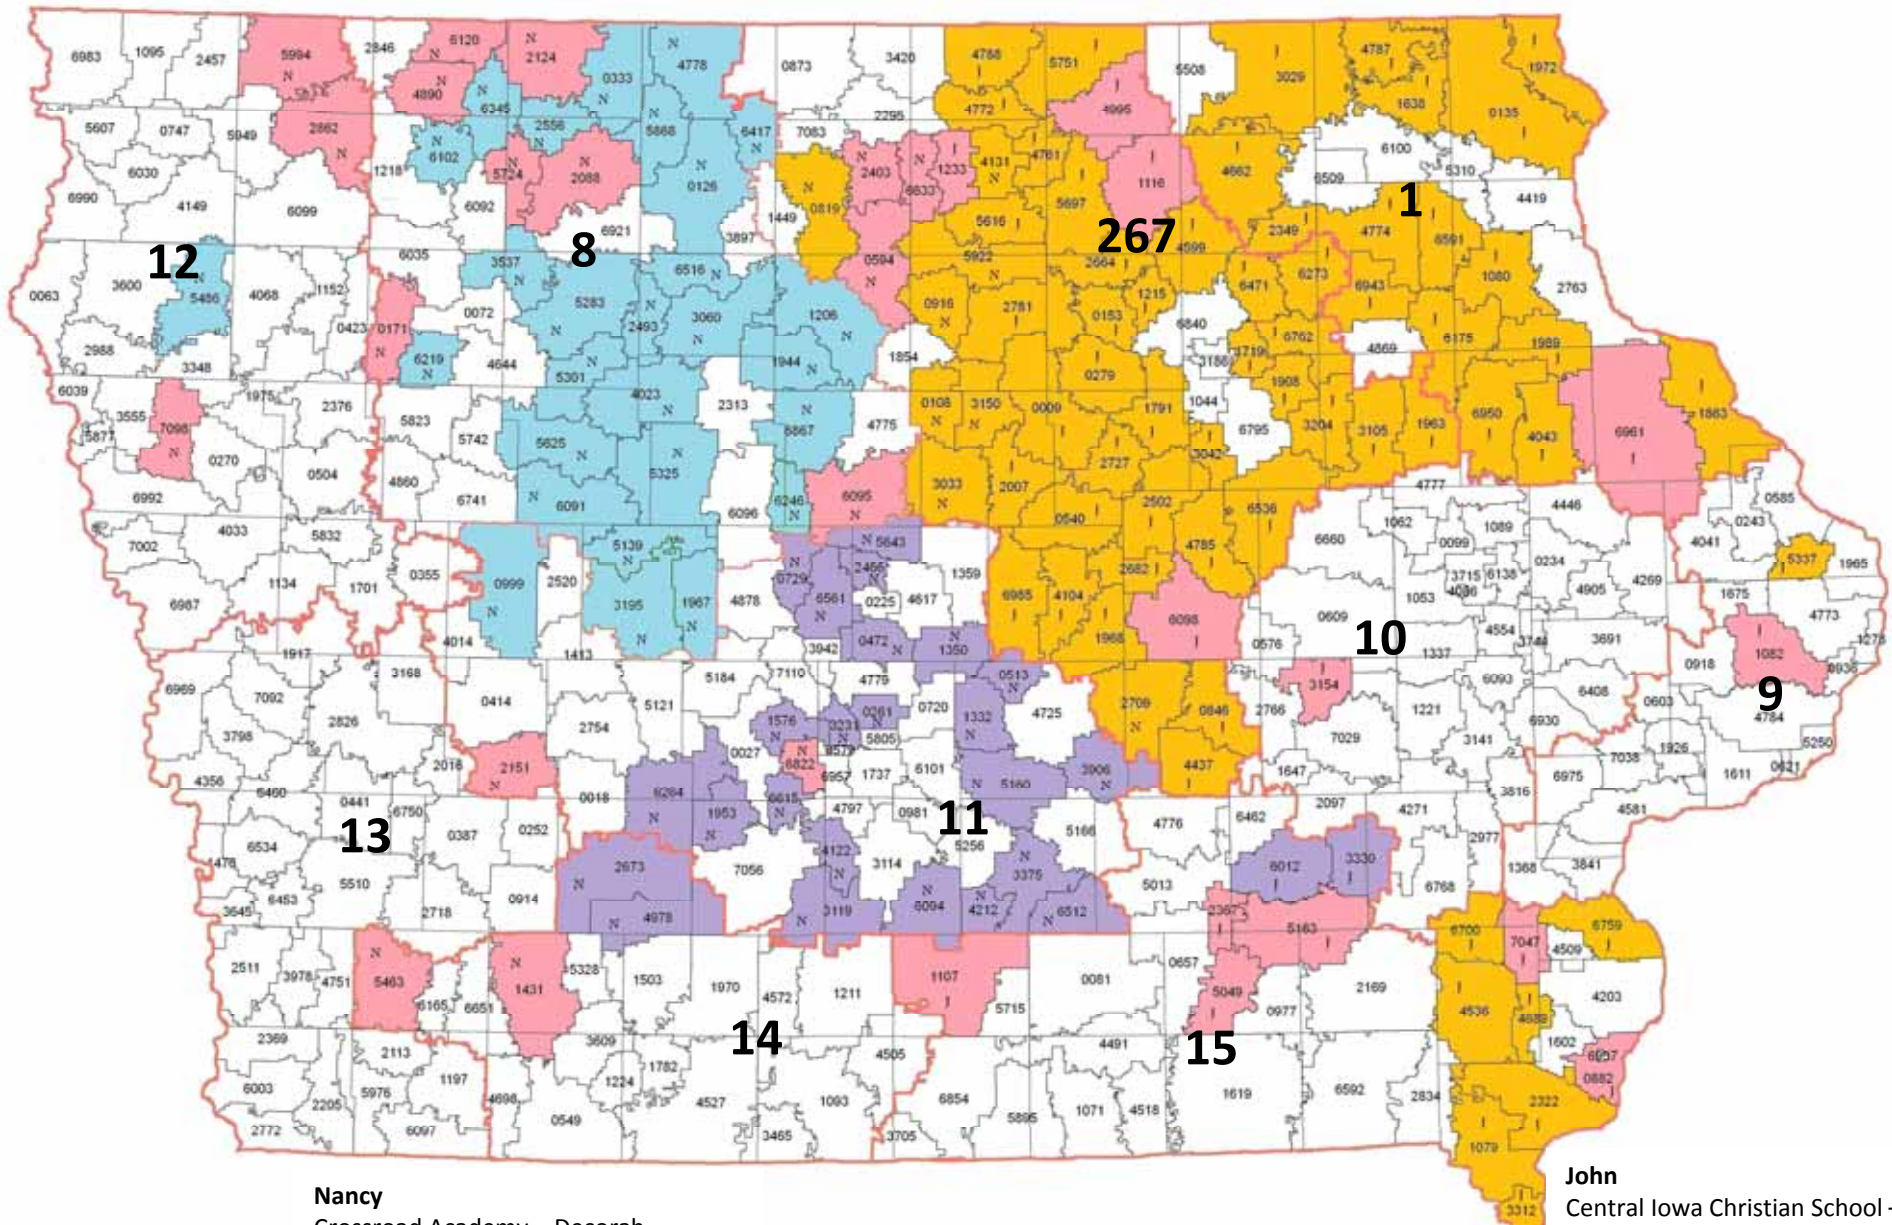

# MISIC Members by Region, 2009-2010

Legend	
Region 1	
Region 2	
Region 3	
Potential Member	

**Nancy**  
 Crossroad Academy – Decorah  
 Sacred Heart – Boone  
 St Edmond – Ft Dodge  
 Potential – Iowa Great Lakes - Spencer

**John**  
 Central Iowa Christian School – Grinnell  
 Immanuel Lutheran – Waterloo  
 Potential – Timothy Christian – Wellsburg  
 Potential – Trinity Catholic - Dubuque

Updated 09/01/09